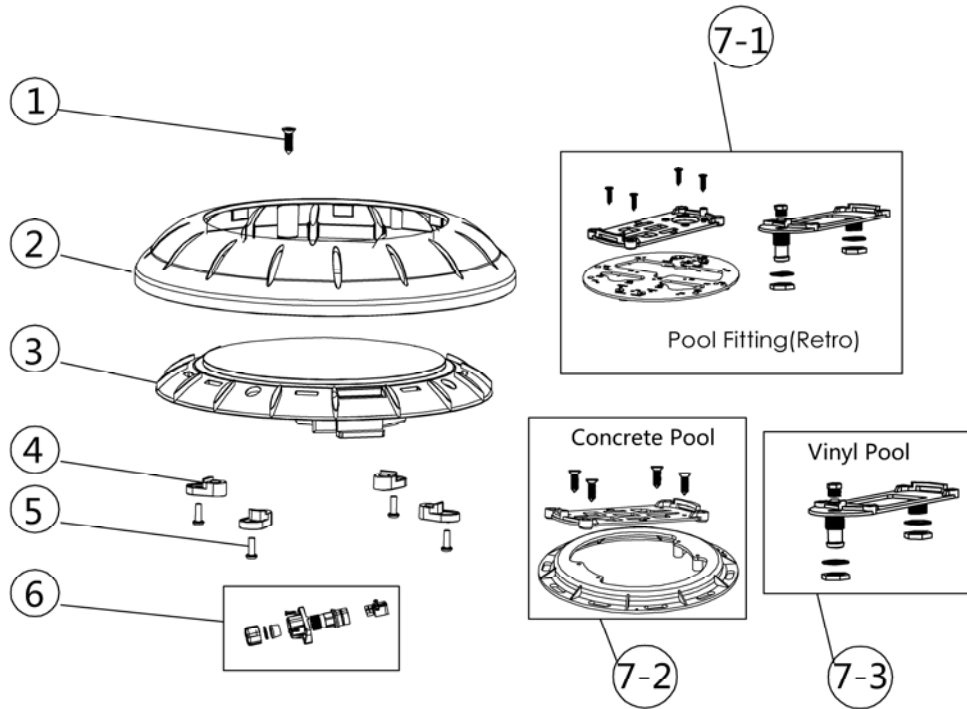

SPARE PART

 **Emaux**
water technology

FOLLOW US

POOL & SPA THAILAND

WWW.POOLSPA.CO.TH

Parts of E-Lumen Models: E-Lumen X

[Table of Content](#)

KEY NO.	POOLSPA CODES	PARTNO.	DESCRIPTIONS	PIECE(S) REQUIRED	RETAIL PRICE 2023
1	21110510445	3011058	Screw M5*25(316)	1	70.00
2	21110510785	440256797W	White Plastic Lid	1	770.00
2	21110510790	440256797G	Gray Plastic Lid	1	770.00
2	21110510795	440256797B	Blue Plastic Lid	1	770.00
2	21110510800	440536797	Stainless Steel Lid	1	2,100.00
2	21110510835	440256797T	Transparent Face Ring	1	770.00
3	21110510805	ED42601	20 LEDs Panel 25W Color	1	9,900.00
4	21110510810	440526797	Fastener	4	260.00
5	21110510160	03011364	M4*12 Flat head self-tapping screw	4	70.00
6	21110510815	ED42602	Retro-fit Connector	1	1,100.00
6	21110510820	ED42604	Connector(cable version, not include cable)	1	1,100.00
6	21110510825	105107163	Cable	1	1,100.00
7-1	21110510830	ED42603	Retrofit Pool Fitting	1	1,100.00
7-2	21110510035	89040203	Fitting for concrete pool	1	660.00
7-3	21110510040	89045517	Fitting for vinyl pool	1	660.00