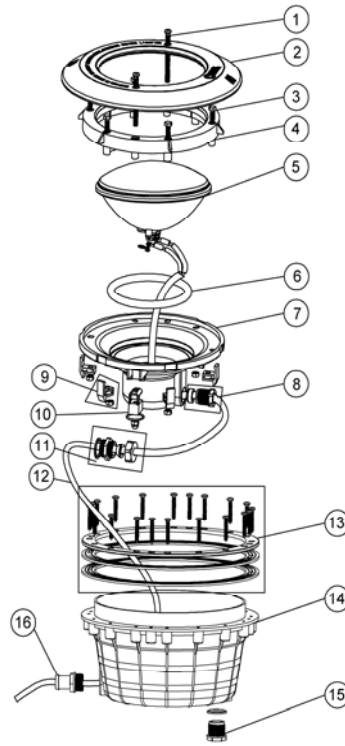

# SPARE PART

 **Emaux**  
*water technology*

FOLLOW US

POOL & SPA THAILAND

[WWW.POOLSPA.CO.TH](http://WWW.POOLSPA.CO.TH)

## NP300 UNDERWATER LIGHTS REPLACEMENT PARTS

**Parts of NP300 Models: NP300-P & NP300-S**

[Back to Table of Content](#)

KEY NO.	POOLSPA CODES	PARTNO.	DESCRIPTIONS	PIECE(S) REQUIRED	RETAIL PRICE 2023
1	21110510185	03011189	M6*80 Sc re ws	2	150.00
2	21110510195	01050008	Plas tic Lid (EMAUX)	1	440.00
2	21110510190	01050025	Plas tic Lid (Blank)	1	440.00
2	21110510200	89041609	Sta inle ss Ste el Lid (EMAUX)	1	1,870.00
2	21110510205	89041610	Sta inle ss Ste el Lid (Blank)	1	1,870.00
3	21110510210	3011184	M6*55 He xa gon He ad Sc re ws	6	280.00
4	21110510215	01100011	Fac e Ring	1	440.00
5	21130510005	04011004	PAR56 Light Bulb (Yellow Light) (Standard Bulb)	1	990.00
5	21110510725	08040026	Par56(144 LEDs,12V/10W,Auto RGB)	2	4,900.00
5	21110510715	08040025	Par56(144 LEDs,12V/10W,Cool White)	3	4,900.00
5	21130510075	08040024	Par56(252 LEDs,12V/16W,Auto RGB)	4	7,900.00
5	21130510080	08040022	Par56 252 LED Bulbs (White -Colour)	5	7,900.00
5	21110510710	08040023	Par56 252 LED Bulbs (With Remote Control)	6	7,900.00
6	21110510980	02010019	Wa te r p ro of O-Ring fo r Par56	7	330.00
7	21110510225	01230003	Wa te r p ro of Co ve r	1	880.00
8	21110510230	89041601	Wa te r p ro of O-Ring with Bo th He ad fo r Cable	1	150.00
9	21110510235	89041602	Nut Fitting	6	150.00
10	21110510240	89041603	Fac e Ring	2	280.00
11	21110510085	89041604	Wa te r Jo in t Fitting s fo r Cable	1	280.00
12	21110510985	ED40709	Two -Co re Cable 2.5m(With wiring co nne ct or, Fo r no re mo te ve rs ion)	1	2,200.00
12	21110510990	ED40405	Thre e-Co re Cable 2.5m(With wiring co nne ct or, Fo r re mo te ve rs ion)	1	2,200.00
13	21110510250	89041608	Vinyl Po ol fitting fo r NP300	1	1,100.00
14	21110510255	01050010	NP300 Lights Ni che	1	1,100.00
15	21110510260	89041605	Plug with O-Ring	1	1,100.00
16	21110510090	01171106	Jo in t fo r wire & pi pe	1	150.00