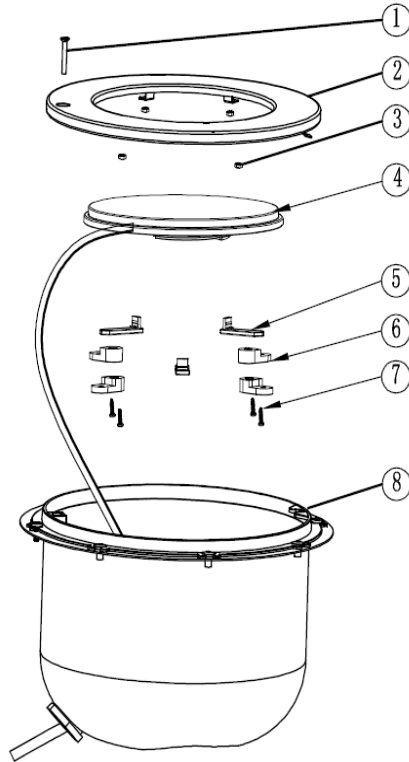

# SPARE PART

 **Emaux**  
*water technology*

FOLLOW US

POOL & SPA THAILAND

[WWW.POOLSPA.CO.TH](http://WWW.POOLSPA.CO.TH)

# EL-S300 UNDERWATER LIGHT REPLACEMENT PARTS

## Parts of E-Lumen Models: EL-S300

[Back to Table of Content](#)

KEY NO.	POOLSPA CODES	PARTNO.	DESCRIPTIONS	PIECE(S) REQUIRED	RETAIL PRICE 2023
1	21110510445	03011058	Screw	1	60.00
2	21110510925	03017112	Face Ring Assembly (#304)	1	3,100.00
2	21110510930	03017116	Face Ring Assembly (#316)	1	3,300.00
3	21110510625	03013004	Hexagonal Nut (M4)	4	80.00
4	21130510085	89045528	Ultra Thin LED panel 20W/12V 252 leds warm white	1	5,900.00
4	21130510090	89045529	Ultra Thin LED panel 20W/12V 252 leds cool white	1	5,900.00
4	21130510095	89045530	Ultra Thin LED panel 20W/12V 252 leds RGB	1	5,900.00
4	21100510435	89045531	Ultra Thin LED panel 20W/12V 252 leds single blue	1	5,900.00
4	21130510100	89045522	Ultra Thin LED panel 35W/12V 441 leds warm white	1	6,900.00
4	21130510105	89045513	Ultra Thin LED panel 35W/12V 441 leds cool white	1	6,900.00
4	21130510110	89045514	Ultra Thin LED panel 35W/12V 441 leds RGB	1	6,900.00
4	21110510895	89045523	Ultra Thin LED panel 35W/12V 441 leds single blue	1	6,900.00
4	21130510115	89045524	Ultra Thin LED panel 50W/12V 531 leds warm white	1	8,500.00
4	21130510120	89045526	Ultra Thin LED panel 50W/12V 531 leds cool white	1	8,500.00
4	21130510125	89045527	Ultra Thin LED panel 50W/12V 531 leds RGB	1	8,500.00
4	21110510900	89045525	Ultra Thin LED panel 50W/12V 531 leds single blue	1	8,500.00
5	21110510020	01050100	Cable Clip	3	220.00
6	21110510025	01110028	Fastener	4	180.00
7	21110510805	03011348	Screw M4*22	4	180.00
8	21110510935	88043605	Stainless Steel Housing for S300	1	Refer to price list